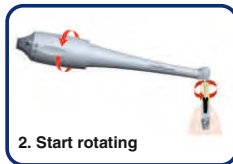

2. Start rotating