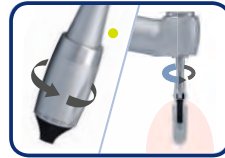

Automatic Declutching when Selected Torque is reached

- Compliance with Protocols for screw tightening
- Limits the risk of the screw fracturing or loosening

Universal connection of Prosthetic mandrels

- 7 different Torque levels (from 10 to 35 N.cm)
- Can be used with ALL Implant Systems

Micro-Head and Ergonomic Handle

- Easy access in restricted area with Excellent Visibility

Easy and Quick to use

- Reduced motion compared with using a ratchet wrench while tightening

\$1,210.00

Lightweight
ONLY 135 gms